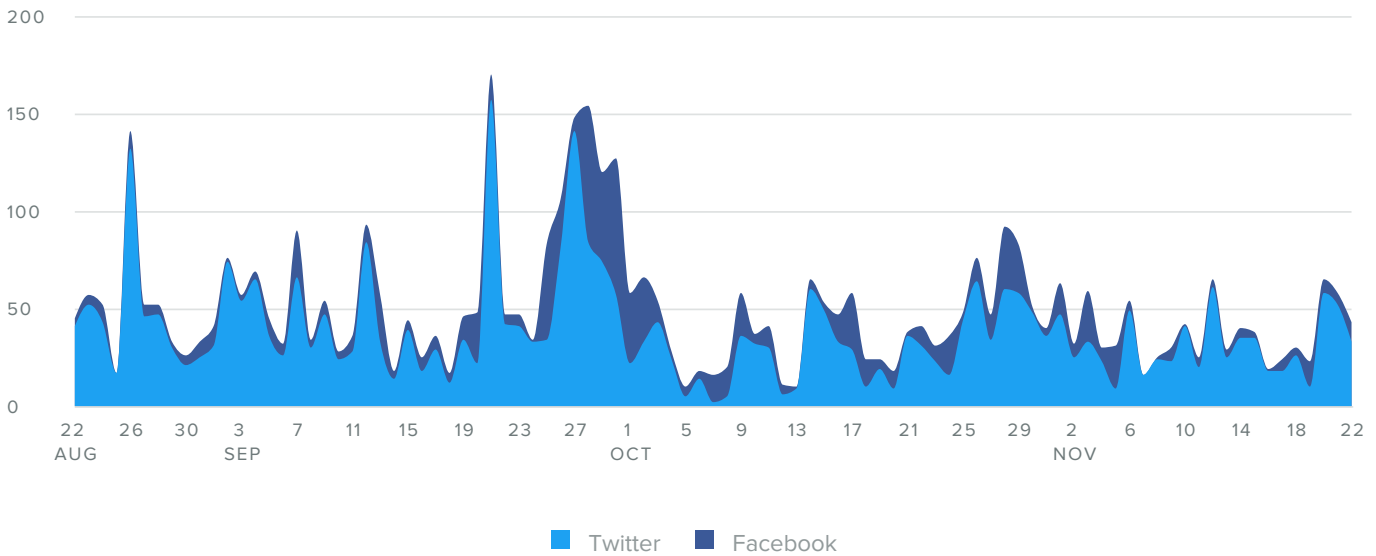

Group Engagement

ENGAGEMENTS PER DAY

Engagement Metrics	Totals	% Change
Twitter Engagements	3,565	↘ 21.3%
Facebook Engagements	1,065	↘ 41.1%
Total Engagements	4,630	↘ 26.9%

The number of engagements decreased by
-26.9%
since previous date range

Group Stats by Profile/Page

Profile/Page	Total Fans / Followers	Fan / Follower Increase	Messages Sent	Impressions	Impressions per Post	Engagements	Engagements per Post	Link Clicks
Devon & Severn IFCA @DevonSevernIFCA	2,745	4.37%	229	169.7k	741.2	3,565	15.6	708
Devon and Severn IFCA Business Page	300	13.64%	168	112.3k	668.4	1,065	6.3	1,833