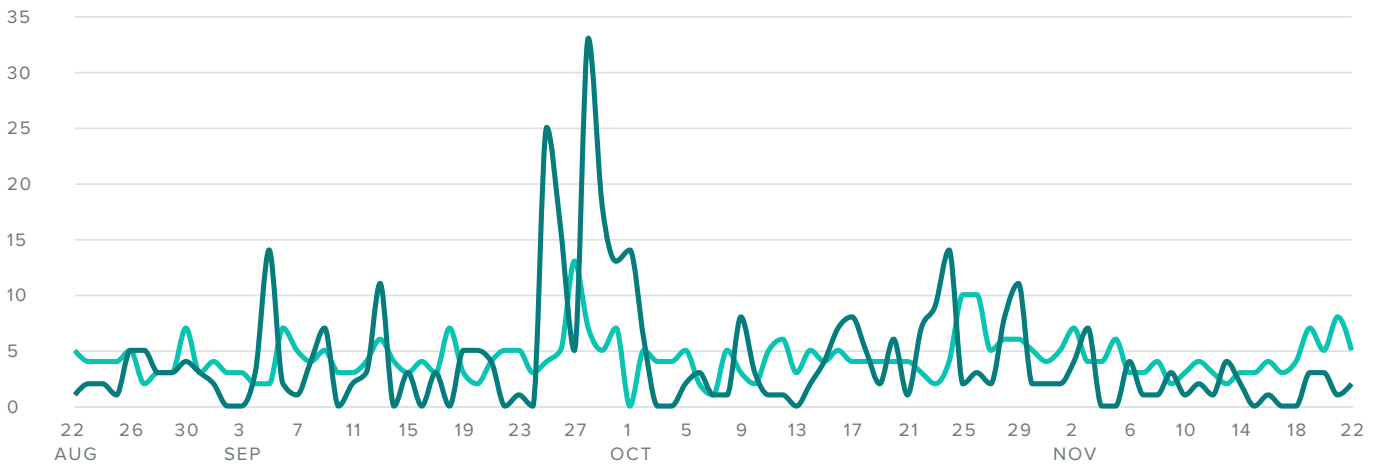

Group Message Volumes

MESSAGES PER DAY

■ Sent Messages ■ Received Messages

Sent Messages Metrics	Totals	% Change
Twitter Tweets and DMs Sent	233	↘ 3.3%
Facebook Posts Sent	168	↗ 13.5%
Total Messages Sent	401	↗ 3.1%

Message volume increased by

▲ 3.1%

since previous date range

Received Messages Metrics	Totals	% Change
Twitter Messages Received	122	↘ 29.9%
Facebook Messages Received	264	↘ 36.5%
Total Messages Received	386	↘ 34.6%

Message volume decreased by

▼ 34.6%

since previous date range