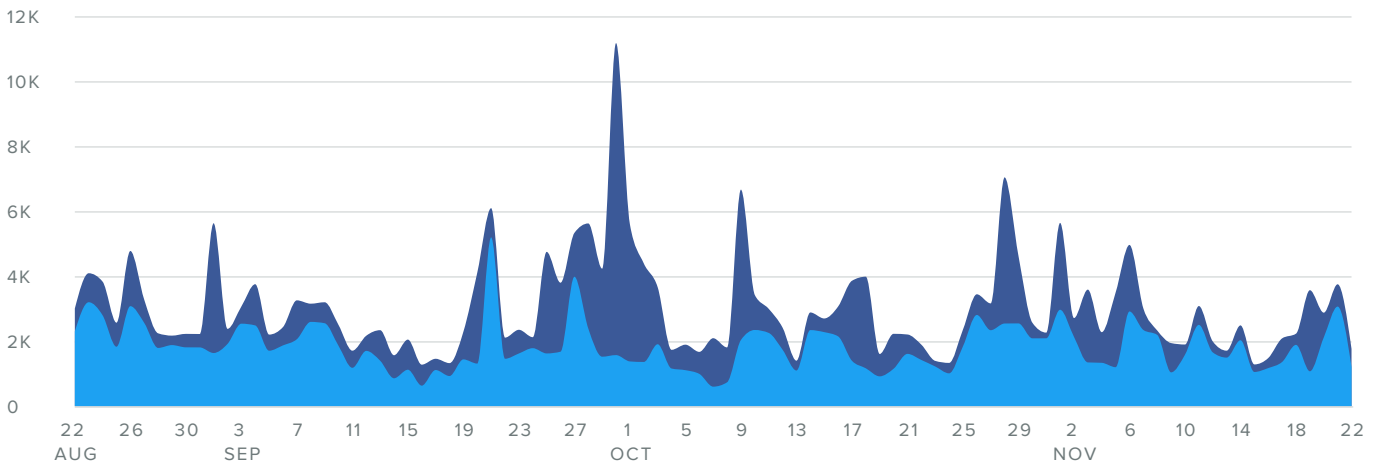

Group Impressions

IMPRESSIONS PER DAY

Twitter Facebook

Impressions Metrics	Totals	% Change
Twitter Impressions	169.7k	↘ 31.7%
Facebook Impressions	112.3k	↘ 8%
Total Impressions	282k	↘ 23.9%

Total Impressions decreased by

-23.9%

since previous date range