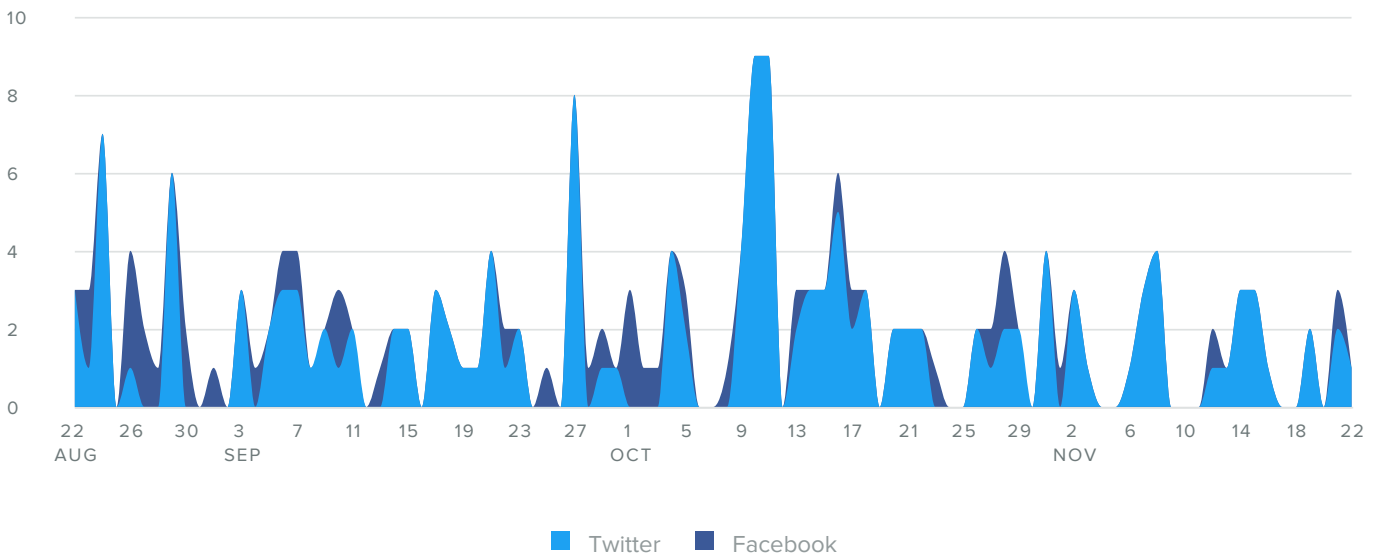

Group Audience Growth

AUDIENCE GROWTH, BY DAY

Audience Growth Metrics	Totals	% Change
Total Fans	3,045	↗ 5.2%
New Twitter Followers	115	↗ 4.4%
New Facebook Fans	36	↗ 13.6%
Total Fans Gained	151	↗ 5.2%

Total followers increased by

5.2%

since previous date range