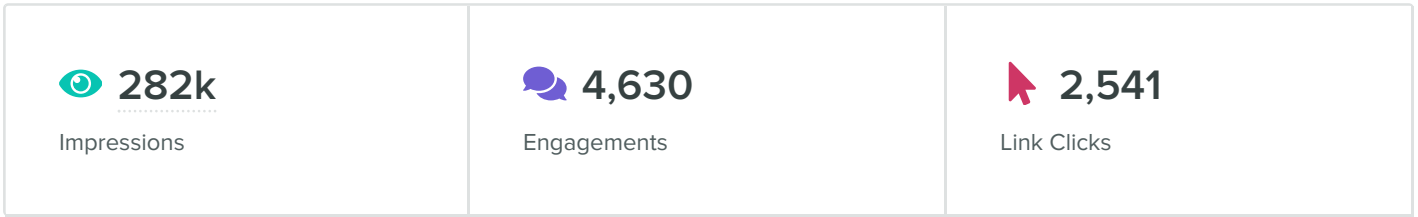

Group Activity Overview